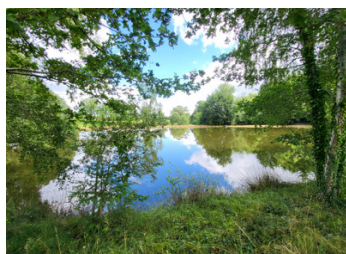

DESCRIPTION

null

Information about risks to which this property is exposed is available on the Géorisques website : <https://www.georisques.gouv.fr>

LOCAL TAXES

Taxe foncière: 150 EUR

Taxe habitation: EUR

NOTES