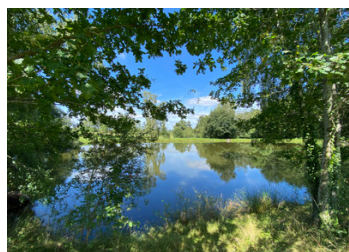

Lake with land of 19320m , situated between Lanouaille and St Yrieix La Perche.

INFORMATION

Town:	Angoisse
Department:	Dordogne
Bed:	0
Bath:	0
Floor:	0 m2
Plot Size:	19320 m2

IN BRIEF

Lovely fishing lake for sale with land of 19320m², partly wooded. Easy access from the road, with large prairie and open views.