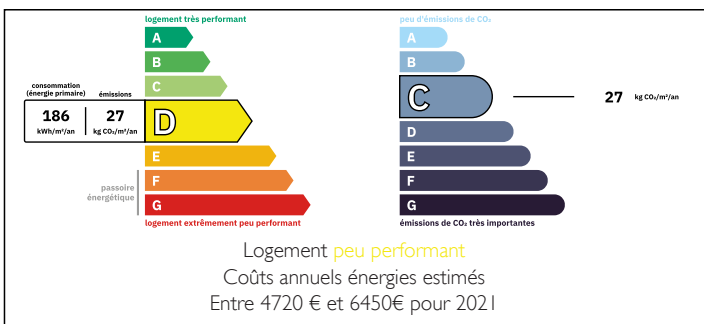

IN BRIEF

Beautiful bright house, located in the center of its park, large lake. Woodland. Swimming pool. In the 3 departments - Limousin - Charente - Dordogne

ENERGY - DPE

NB. Quoted prices relate to euro transactions. Fluctuations in exchange rates are not the responsibility of the agency or those representing it. The agency and its representatives are not authorised to make or give guarantees relating to the property. These particulars do not form part of any contract but are to be taken as a general representation of the property. Any areas, measurements or distances are approximate. Text, photographs and plans, where applicable, are for guidance only. Leggett and its representatives have not tested services, equipment or facilities and cannot guarantee the same.