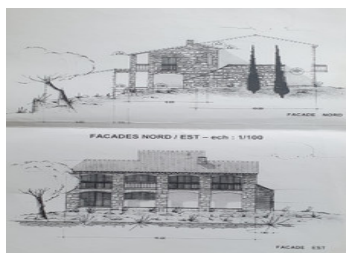

Beautyfull land house, at the end of hamlet, with an amazing view.

INFORMATION

Town:	Gras
Department:	Ardèche
Bed:	4
Bath:	3
Floor:	130 m2
Plot Size:	734 m2

IN BRIEF

ENERGY - DPE

DPE not required.

NB. Quoted prices relate to euro transactions. Fluctuations in exchange rates are not the responsibility of the agency or those representing it. The agency and its representatives are not authorised to make or give guarantees relating to the property. These particulars do not form part of any contract but are to be taken as a general representation of the property. Any areas, measurements or distances are approximate. Text, photographs and plans, where applicable, are for guidance only. Leggett and its representatives have not tested services, equipment or facilities and cannot guarantee the same.