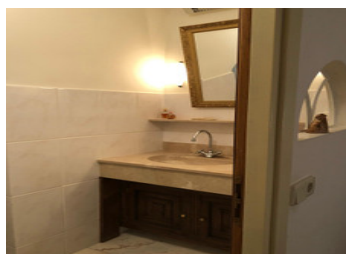

Beautyfull land house, at the end of hamlet, with an amazing view.

INFORMATION

Town:	Gras
Department:	Ardèche
Bed:	4
Bath:	3
Floor:	130 m2
Plot Size:	734 m2

IN BRIEF

ENERGY - DPE

DPE not required.

NB. Quoted prices relate to euro transactions. Fluctuations in exchange rates are not the responsibility of the agency or those representing it. The agency and its representatives are not authorised to make or give guarantees relating to the property. These particulars do not form part of any contract but are to be taken as a general representation of the property. Any areas, measurements or distances are approximate. Text, photographs and plans, where applicable, are for guidance only. Leggett and its representatives have not tested services, equipment or facilities and cannot guarantee the same.