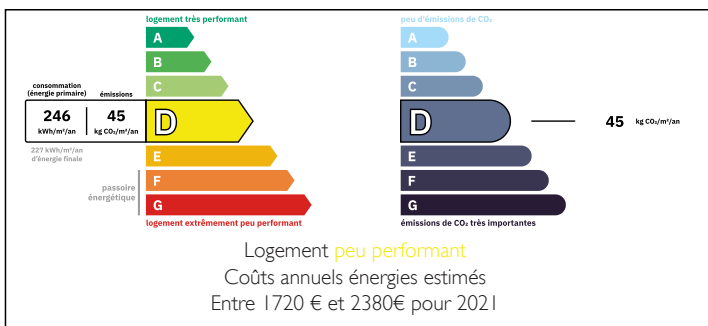

Charming country house completely renovated

INFORMATION

Town:	Bernay
Department:	Eure
Bed:	3
Bath:	2
Floor:	110 m ²
Plot Size:	3390 m ²

IN BRIEF

Only a quarter of an hour from Bernay and its train station, this characterful house can be ideal as a family home or second home.

It notably has a bedroom and a bathroom on the ground floor, a large plot of land of 3390m² to spend good times with family or friends. No work needed.

ENERGY - DPE

NB. Quoted prices relate to euro transactions. Fluctuations in exchange rates are not the responsibility of the agency or those representing it. The agency and its representatives are not authorised to make or give guarantees relating to the property. These particulars do not form part of any contract but are to be taken as a general representation of the property. Any areas, measurements or distances are approximate. Text, photographs and plans, where applicable, are for guidance only. Leggett and its representatives have not tested services, equipment or facilities and cannot guarantee the same.