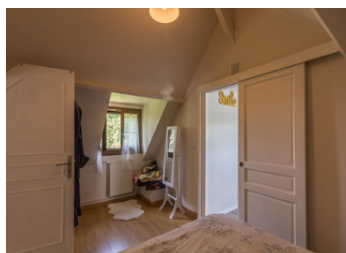

Charming country house completely renovated

INFORMATION

Town:	Bernay
Department:	Eure
Bed:	3
Bath:	2
Floor:	110 m²
Plot Size:	3390 m²

IN BRIEF

Only a quarter of an hour from Bernay and its train station, this characterful house can be ideal as a family home or second home.

It notably has a bedroom and a bathroom on the ground floor, a large plot of land of 3390m² to spend good times with family or friends. No work needed.

ENERGY - DPE

NB. Quoted prices relate to euro transactions. Fluctuations in exchange rates are not the responsibility of the agency or those representing it. The agency and its representatives are not authorised to make or give guarantees relating to the property. These particulars do not form part of any contract but are to be taken as a general representation of the property. Any areas, measurements or distances are approximate. Text, photographs and plans, where applicable, are for guidance only. Leggett and its representatives have not tested services, equipment or facilities and cannot guarantee the same.

Particulars for off-plan purchases are intended as a guide only. Final finishes to the property may vary. Purchasers are advised to engage a solicitor to check the plans and specifications as laid out in their purchase contract with the developer.