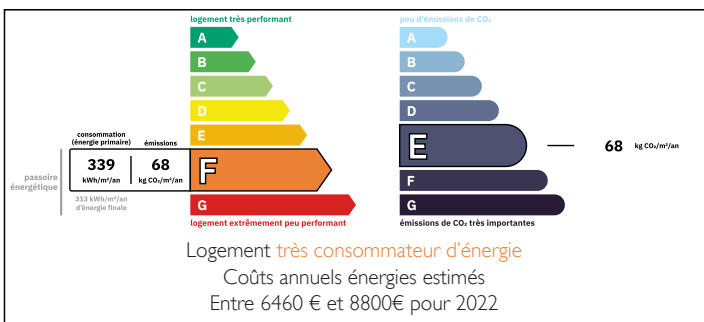

ENERGY - DPE

NB. Quoted prices relate to euro transactions. Fluctuations in exchange rates are not the responsibility of the agency or those representing it. The agency and its representatives are not authorised to make or give guarantees relating to the property. These particulars do not form part of any contract but are to be taken as a general representation of the property. Any areas, measurements or distances are approximate. Text, photographs and plans, where applicable, are for guidance only. Leggett and its representatives have not tested services, equipment or facilities and cannot guarantee the same.

Particulars for off-plan purchases are intended as a guide only. Final finishes to the property may vary. Purchasers are advised to engage a solicitor to check the plans and specifications as laid out in their purchase contract with the developer.