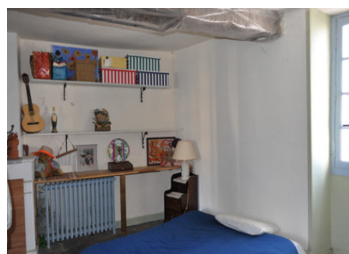

## DESCRIPTION

Downstairs: Bar: 26.76 m<sup>2</sup>

Function room with parquet floor: 58 m<sup>2</sup>

Kitchen: 16.8 m<sup>2</sup>

Back kitchen: 18.83 m<sup>2</sup>

Toilets: 8.84 m<sup>2</sup>

Upstairs:

Living room with woodstove: 18.13m<sup>2</sup>