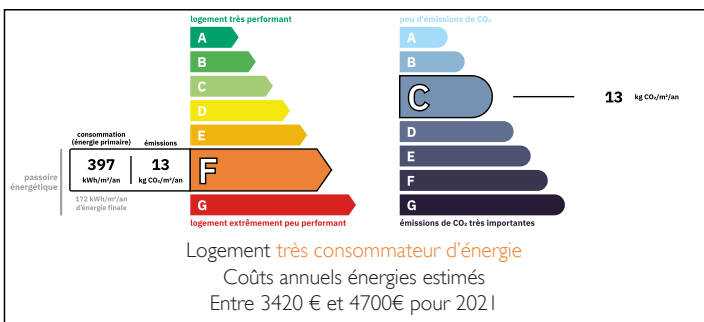

Stone house in countryside location. Massive potential to extend.

INFORMATION

Town:	Fourneaux
Department:	Manche
Bed:	3
Bath:	2
Floor:	145 m2
Plot Size:	2000 m2

IN BRIEF

Great property ready to add your own stamp to. Huge outbuildings attached currently used for workshop storage space.

ENERGY - DPE

NB. Quoted prices relate to euro transactions. Fluctuations in exchange rates are not the responsibility of the agency or those representing it. The agency and its representatives are not authorised to make or give guarantees relating to the property. These particulars do not form part of any contract but are to be taken as a general representation of the property. Any areas, measurements or distances are approximate. Text, photographs and plans, where applicable, are for guidance only. Leggett and its representatives have not tested services, equipment or facilities and cannot guarantee the same.