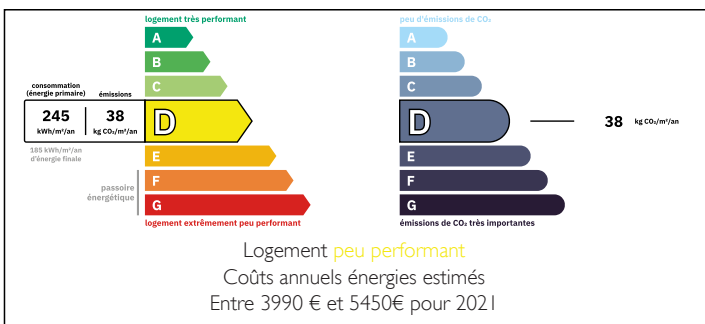

Rare find 3 bed house plus gite

INFORMATION

Town:	Tessy-Bocage
Department:	Manche
Bed:	4
Bath:	4
Floor:	193 m2
Plot Size:	27000 m2

IN BRIEF

Attractive Country House situated in 2.7 hectare of land. Easy access to A84. 3 bedrooms in main house plus 1 bedroom gite.

ENERGY - DPE

NB. Quoted prices relate to euro transactions. Fluctuations in exchange rates are not the responsibility of the agency or those representing it. The agency and its representatives are not authorised to make or give guarantees relating to the property. These particulars do not form part of any contract but are to be taken as a general representation of the property. Any areas, measurements or distances are approximate. Text, photographs and plans, where applicable, are for guidance only. Leggett and its representatives have not tested services, equipment or facilities and cannot guarantee the same.