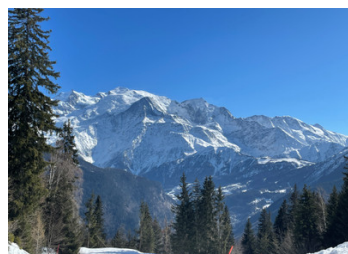

Building land FOR SALE in Passy , close to Saint Gervais , very sunny with great views of the Mont Blanc range

INFORMATION

Town:	Passy
Department:	Haute-Savoie
Bed:	4
Bath:	2
Floor:	170 m2
Plot Size:	0 m2

IN BRIEF

This building plot of 605 m2 FOR SALE in Passy close to St Gervais is ideal to build your dream home in the Alps . A chalet of up to 170m2 so with 3 . 4 or 5 bedrooms can be built on the plot and assistance can be provided through our contacts with architects, builders, property management and finance throughout the process .

The Saint Gervais cable car is just a 10 mins drive 4.3km to connect into the 3rd largest ski area in France - Domaine Evasion Mont Blanc . Easy access to local schools , sporting facilities, Passy Lac , and shops locally and in Sallanches .

DESCRIPTION

This building plot of 605m² FOR SALE in Passy, close to St Gervais, faces South with sun all day and gives great views of the Mont Blanc range and the Aravis mountains with the setting sun . Great access to the local ski areas in Plein Joux, Saint Gervais, Les Houches and Chamonix as well as easy access to Sallanches , Annecy and Geneva .