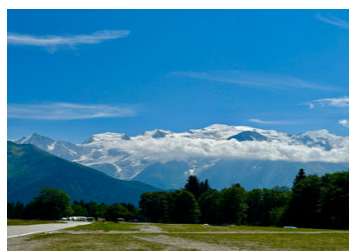

Building land FOR SALE in Passy , close to Saint Gervais , very sunny with great views of the Mont Blanc range

INFORMATION

Town:	Passy
Department:	Haute-Savoie
Bed:	4
Bath:	2
Floor:	170 m2
Plot Size:	0 m2

IN BRIEF

This building plot of 605 m2 FOR SALE in Passy close to St Gervais is ideal to build your dream home in the Alps . A chalet of up to 170m2 so with 3 . 4 or 5 bedrooms can be built on the plot and assistance can be provided through our contacts with architects, builders, property management and finance throughout the process .

The Saint Gervais cable car is just a 10 mins drive 4.3km to connect into the 3rd largest ski area in France - Domaine Evasion Mont Blanc . Easy access to local schools , sporting facilities, Passy Lac , and shops locally and in Sallanches .

DESCRIPTION

This building plot of 605m² FOR SALE in Passy, close to St Gervais, faces South with sun all day and gives great views of the Mont Blanc range and the Aravis mountains with the setting sun . Great access to the local ski areas in Plein Joux, Saint Gervais, Les Houches and Chamonix as well as easy access to Sallanches , Annecy and Geneva .