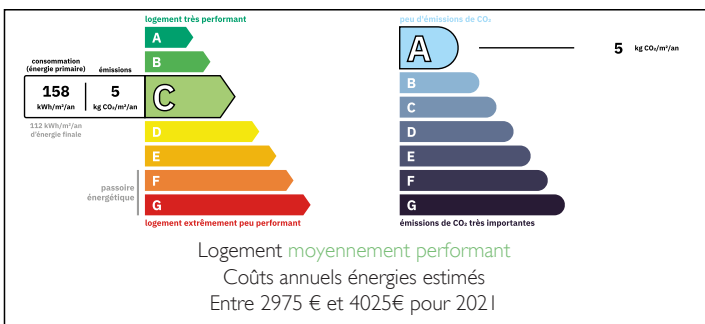

Beautiful 17th century property and separate gite close to the coast in over 4 hectares.

INFORMATION

Town:	Le Mesnil
Department:	Manche
Bed:	10
Bath:	2
Floor:	439 m2
Plot Size:	40671 m2

IN BRIEF

William Darwen and Leggett are proud to present this remarkable historic property dating back to the early 17th century, set in over 4 hectares of beautiful Normandy countryside just 5 km from the coast and close to the popular seaside towns of Portbail and Barneville-Carteret. The main house offers 7 bedrooms, with potential to create independent ground-floor accommodation complete with its own kitchen. A separate 3-bedroom gîte with private garden provides excellent income potential. Rare for a property of this age, the house is heated by an air-source heat pump and boasts an energy rating of "C". Additional features include a workshop, storage areas, and a private boating lake. Combining history, charm, and modern efficiency, this unique Normandy estate is ideal as a family home, holiday retreat, or income-generating investment.

ENERGY - DPE

NB. Quoted prices relate to euro transactions. Fluctuations in exchange rates are not the responsibility of the agency or those representing it. The agency and its representatives are not authorised to make or give guarantees relating to the property. These particulars do not form part of any contract but are to be taken as a general representation of the property. Any areas, measurements or distances are approximate. Text, photographs and plans, where applicable, are for guidance only. Leggett and its representatives have not tested services, equipment or facilities and cannot guarantee the same.

DESCRIPTION

- 2 properties with 10 bedrooms
- over 500 square metres living space
- Fireplace with wood burner
- 4 hectares of gardens and land
- Air source heat pump
- boating lake

Information about risks to which this property is exposed is available on the Géorisques website : <https://www.georisques.gouv.fr>