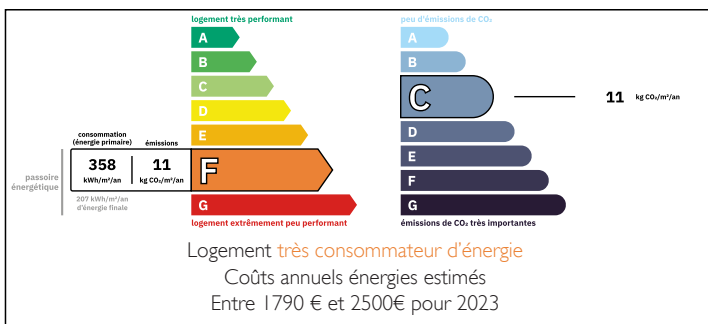

***OFFER ACCEPTED *** A beautiful 2 bedroom cottage in the countryside, near Gouarec and the Nantes-Brest canal

INFORMATION

Town:	Plélauff
Department:	Côtes-d'Armor
Bed:	2
Bath:	1
Floor:	75 m2
Plot Size:	100 m2

IN BRIEF

This gorgeous two bedroom cottage nestled in a hamlet close to Gouarec benefits from the peace and quiet of the countryside, while being minutes from amenities by car.

ENERGY - DPE

NB. Quoted prices relate to euro transactions. Fluctuations in exchange rates are not the responsibility of the agency or those representing it. The agency and its representatives are not authorised to make or give guarantees relating to the property. These particulars do not form part of any contract but are to be taken as a general representation of the property. Any areas, measurements or distances are approximate. Text, photographs and plans, where applicable, are for guidance only. Leggett and its representatives have not tested services, equipment or facilities and cannot guarantee the same.