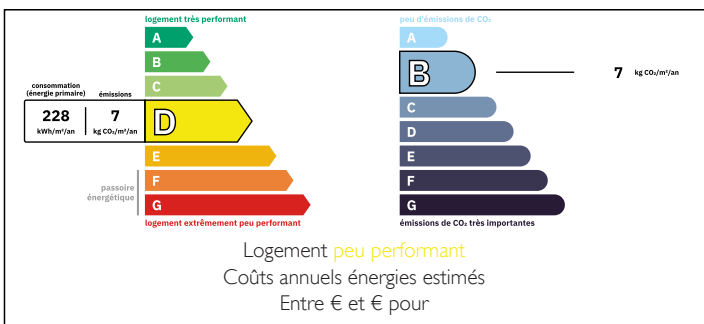

ENERGY - DPE

NB. Quoted prices relate to euro transactions. Fluctuations in exchange rates are not the responsibility of the agency or those representing it. The agency and its representatives are not authorised to make or give guarantees relating to the property. These particulars do not form part of any contract but are to be taken as a general representation of the property. Any areas, measurements or distances are approximate. Text, photographs and plans, where applicable, are for guidance only. Leggett and its representatives have not tested services, equipment or facilities and cannot guarantee the same.

Particulars for off-plan purchases are intended as a guide only. Final finishes to the property may vary. Purchasers are advised to engage a solicitor to check the plans and specifications as laid out in their purchase contract with the developer.