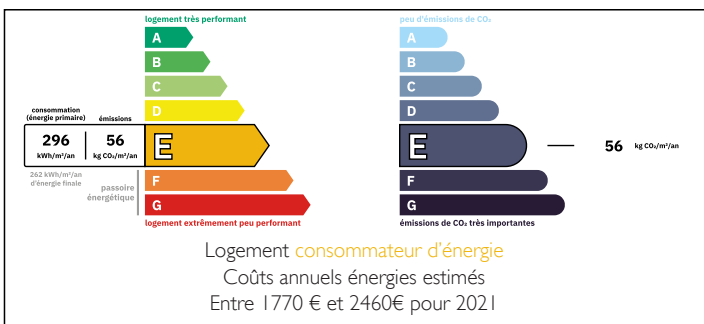

NB. Quoted prices relate to euro transactions. Fluctuations in exchange rates are not the responsibility of the agency or those representing it. The agency and its representatives are not authorised to make or give guarantees relating to the property. These particulars do not form part of any contract but are to be taken as a general representation of the property. Any areas, measurements or distances are approximate. Text, photographs and plans, where applicable, are for guidance only. Leggett and its representatives have not tested services, equipment or facilities and cannot guarantee the same.

Particulars for off-plan purchases are intended as a guide only. Final finishes to the property may vary. Purchasers are advised to engage a solicitor to check the plans and specifications as laid out in their purchase contract with the developer.