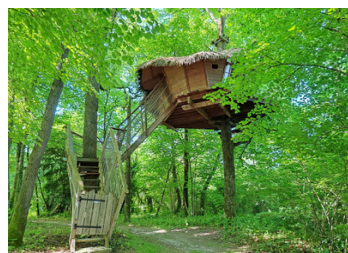

Wonderful wooded, up-and-running campsite with varied accommodation, manor, restaurant, gîte, pool, play areas

## IN BRIEF

If you're dreaming of a new life in a fabulous location with an integrated commercial activity, this beautifully landscaped campsite, offering over 100 pitches (all with electricity) and various rental units, a manor house with reception, convenience store, restaurant and bar (licence IV) on the ground floor plus private accommodation upstairs could be just what you're looking for! All of which is complemented by a pool area, play areas, barbecues, 3 wash blocks and so much more!