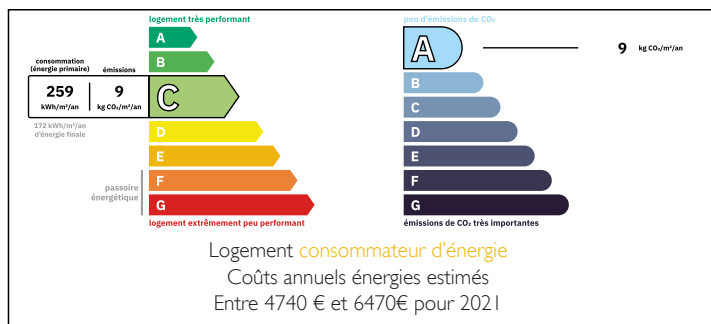

ENERGY - DPE

NB. Quoted prices relate to euro transactions. Fluctuations in exchange rates are not the responsibility of the agency or those representing it. The agency and its representatives are not authorised to make or give guarantees relating to the property. These particulars do not form part of any contract but are to be taken as a general representation of the property. Any areas, measurements or distances are approximate. Text, photographs and plans, where applicable, are for guidance only. Leggett and its representatives have not tested services, equipment or facilities and cannot guarantee the same.

Particulars for off-plan purchases are intended as a guide only. Final finishes to the property may vary. Purchasers are advised to engage a solicitor to check the plans and specifications as laid out in their purchase contract with the developer.