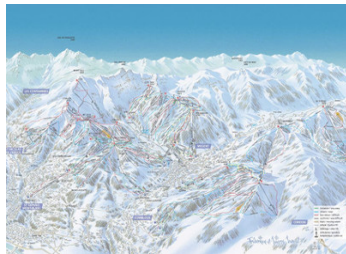

IN BRIEF

This prime building plot FOR SALE close to Saint Gervais Mont Blanc offers great value for money to build your dream home in the Alps . The sunny plot has outstanding views of the mountains and is a short drive 1.4km to the local amenities and cable car .

Direct access to one of the most sought after destinations in the Alps - the historic market town and spa town of Saint Gervais les Bains at the heart of the Domain Evasion ski area the 3rd largest in the Alps which includes Megeve , Combloux , les Contamines and St Gervais at the centre of the system .

DESCRIPTION

This prime building plot FOR SALE in close to Saint Gervais allows you to have your own dream chalet built here in one of the most popular areas in the Alps, with direct access to the third-largest winter playground in the Alps - Domaine Evasion Mont Blanc has 445km of piste and includes the ski resorts of Megeve , Les Contamines , Hautelauce , Combloux and La Gietez not forgetting the historic spa town and resort of Saint Gervais Mont Blanc at the heart of the circuit