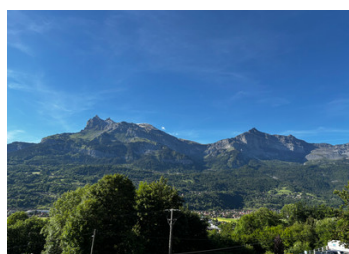

Building plot FOR SALE close to Saint Gervais - great views , very sunny , easy access to town and lifts.

EXCLUSIVE

INFORMATION

Town:	Passy
Department:	Haute-Savoie
Bed:	0
Bath:	0
Floor:	250 m2
Plot Size:	960 m2

IN BRIEF

This prime building plot FOR SALE close to Saint Gervais Mont Blanc offers great value for money to build your dream home in the Alps . The sunny plot has outstanding views of the mountains and is a short drive 1.4km to the local amenities and cable car .

Direct access to one of the most sought after destinations in the Alps - the historic market town and spa town of Saint Gervais les Bains at the heart of the Domain Evasion ski area the 3rd largest in the Alps which includes Megeve , Combloux , les Contamines and St Gervais at the centre of the system .

DESCRIPTION

This prime building plot FOR SALE in close to Saint Gervais allows you to have your own dream chalet built here in one of the most popular areas in the Alps, with direct access to the third-largest winter playground in the Alps - Domaine Evasion Mont Blanc has 445km of piste and includes the ski resorts of Megeve , Les Contamines , Hautelauce , Combloux and La Gietez not forgetting the historic spa town and resort of Saint Gervais Mont Blanc at the heart of the circuit