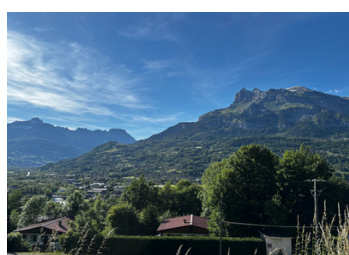

Building plot FOR SALE close to Saint Gervais - great views , very sunny , easy access to town and lifts.

EXCLUSIVE

INFORMATION

Town:	Passy
Department:	Haute-Savoie
Bed:	0
Bath:	0
Floor:	250 m2
Plot Size:	960 m2

IN BRIEF

This prime building plot FOR SALE close to Saint Gervais Mont Blanc offers great value for money to build your dream home in the Alps . The sunny plot has outstanding views of the mountains and is a short drive 1.4km to the local amenities and cable car .

Direct access to one of the most sought after destinations in the Alps - the historic market town and spa town of Saint Gervais les Bains at the heart of the Domain Evasion ski area the 3rd largest in the Alps which includes Megeve , Combloux , les Contamines and St Gervais at the centre of the system .

DESCRIPTION

This prime building plot FOR SALE in close to Saint Gervais allows you to have your own dream chalet built here in one of the most popular areas in the Alps, with direct access to the third-largest winter playground in the Alps - Domaine Evasion Mont Blanc has 445km of piste and includes the ski resorts of Megeve , Les Contamines , Hautelauce , Combloux and La Gietez not forgetting the historic spa town and resort of Saint Gervais Mont Blanc at the heart of the circuit