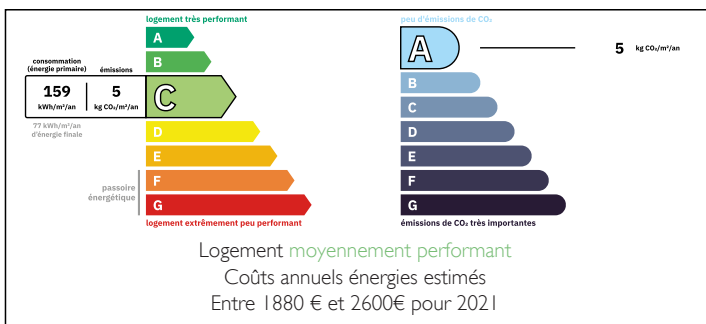

ENERGY - DPE

NB. Quoted prices relate to euro transactions. Fluctuations in exchange rates are not the responsibility of the agency or those representing it. The agency and its representatives are not authorised to make or give guarantees relating to the property. These particulars do not form part of any contract but are to be taken as a general representation of the property. Any areas, measurements or distances are approximate. Text, photographs and plans, where applicable, are for guidance only. Leggett and its representatives have not tested services, equipment or facilities and cannot guarantee the same.

Particulars for off-plan purchases are intended as a guide only. Final finishes to the property may vary. Purchasers are advised to engage a solicitor to check the plans and specifications as laid out in their purchase contract with the developer.