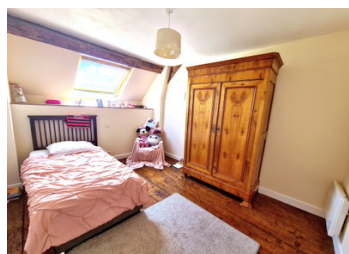

IN BRIEF

Situated in a quiet hamlet sits this spacious 3 bed property. Numerous possibilities await you with the gite and studio that are also included in this sale. Surrounded by glorious countryside yet minutes from amenities and activities. The spacious accommodation works perfectly and this property is ideal as a primary or secondary residence.

NOTES

DESCRIPTION

Main House

The dining room with snug area has tiled floors and a central wood burning stove for those cosy evenings. The living room is spacious with dual aspect windows looking out over the country fields and garden. Stunning oak beams give you plenty of country character. A pretty fitted kitchen has vaulted ceilings and exposed oak beams and space for a breakfast table with views looking out over the garden and terrace. An office space, storage cupboards and an area ideal to prepare coffee and breakfast are also located on this floor.

To the first floor you will find original wood flooring throughout. The master bedroom comes with its own walk in dressing room and ensuite shower room. This room is flooded with natural light from dual aspect windows. A second large double room also comes with its own ensuite shower room. A third good size double sits next to the family bathroom with its bath, overhead shower, wash basin and wc.

Gite

This gite is the perfect space for visiting friends and family, those who would like to run an Airbnb or those who work from home and need the space for clients. The downstairs consists of a large open living room with dining area and fully fitted kitchen. To the first floor there is a mezzanine double bedroom; storage area and a modern shower room with wc.