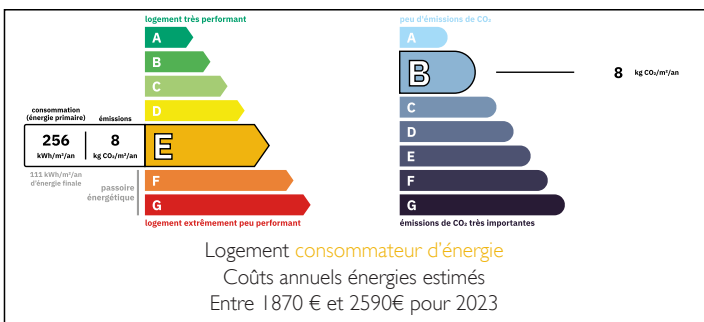

ENERGY - DPE

NB. Quoted prices relate to euro transactions. Fluctuations in exchange rates are not the responsibility of the agency or those representing it. The agency and its representatives are not authorised to make or give guarantees relating to the property. These particulars do not form part of any contract but are to be taken as a general representation of the property. Any areas, measurements or distances are approximate. Text, photographs and plans, where applicable, are for guidance only. Leggett and its representatives have not tested services, equipment or facilities and cannot guarantee the same.

Particulars for off-plan purchases are intended as a guide only. Final finishes to the property may vary. Purchasers are advised to engage a solicitor to check the plans and specifications as laid out in their purchase contract with the developer.