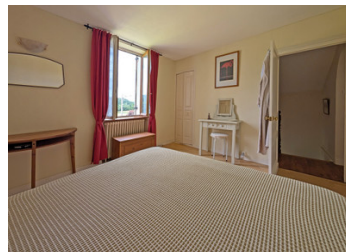

A pretty 2-3 bedroom house nicely restored, with a large garden at the exit of an historic riverside village

EXCLUSIVE

INFORMATION

Town:	Tourtoirac
Department:	Dordogne
Bed:	2
Bath:	1
Floor:	84 m2
Plot Size:	3995 m2

IN BRIEF

A pretty house built nearly a hundred years ago, nicely renovated inside with up to date facilities in approximately an acre of garden. The house is just outside an historic riverside village with its medieval abbey, famous cave, shops and restaurants and there are other tourist sites and castles close by. A perfect for those who want comfort within an area saturated in history.

ENERGY - DPE

NB. Quoted prices relate to euro transactions. Fluctuations in exchange rates are not the responsibility of the agency or those representing it. The agency and its representatives are not authorised to make or give guarantees relating to the property. These particulars do not form part of any contract but are to be taken as a general representation of the property. Any areas, measurements or distances are approximate. Text, photographs and plans, where applicable, are for guidance only. Leggett and its representatives have not tested services, equipment or facilities and cannot guarantee the same.

Particulars for off-plan purchases are intended as a guide only. Final finishes to the property may vary. Purchasers are advised to engage a solicitor to check the plans and specifications as laid out in their purchase contract with the developer.