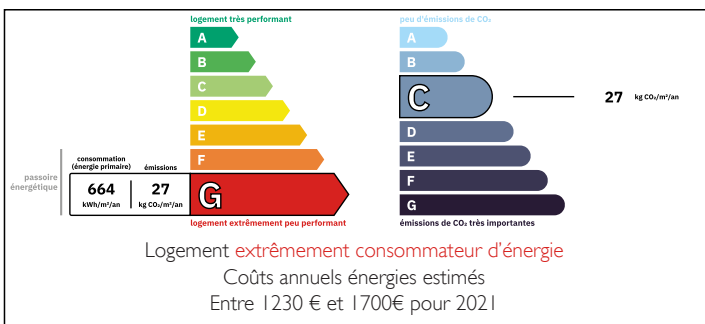

ENERGY - DPE

NB. Quoted prices relate to euro transactions. Fluctuations in exchange rates are not the responsibility of the agency or those representing it. The agency and its representatives are not authorised to make or give guarantees relating to the property. These particulars do not form part of any contract but are to be taken as a general representation of the property. Any areas, measurements or distances are approximate. Text, photographs and plans, where applicable, are for guidance only. Leggett and its representatives have not tested services, equipment or facilities and cannot guarantee the same.

Particulars for off-plan purchases are intended as a guide only. Final finishes to the property may vary. Purchasers are advised to engage a solicitor to check the plans and specifications as laid out in their purchase contract with the developer.