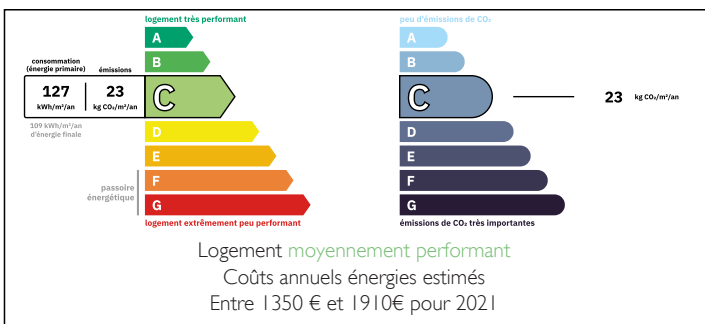

Charming single-story house with a large terrace and land.

INFORMATION

Town:	Piégut-Pluviers
Department:	Dordogne
Bed:	2
Bath:	1
Floor:	100 m ²
Plot Size:	1300 m ²

IN BRIEF

Chalet-style, this charming single-story house offers 2 bedrooms, a large living room, a shower room, a toilet, and a boiler room / utility room. Spacious covered terrace with views over the surrounding countryside. Quiet, wooded environment. 10km from PIEGUT.

ENERGY - DPE

NB. Quoted prices relate to euro transactions. Fluctuations in exchange rates are not the responsibility of the agency or those representing it. The agency and its representatives are not authorised to make or give guarantees relating to the property. These particulars do not form part of any contract but are to be taken as a general representation of the property. Any areas, measurements or distances are approximate. Text, photographs and plans, where applicable, are for guidance only. Leggett and its representatives have not tested services, equipment or facilities and cannot guarantee the same.