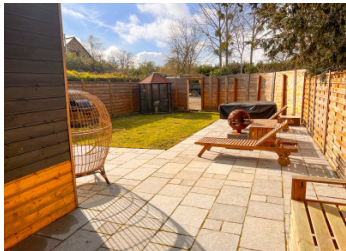

A superb 2 bedroom stone cottage with 5 acre Carp fishing lake set on 13 acres in the Mayenne

EXCLUSIVE