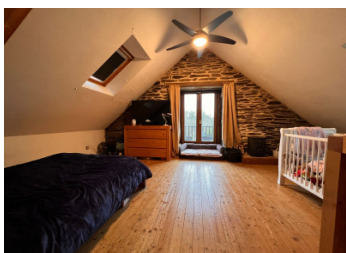

A superb 2 bedroom stone cottage with 5 acre Carp fishing lake set on 13 acres in the Mayenne

EXCLUSIVE