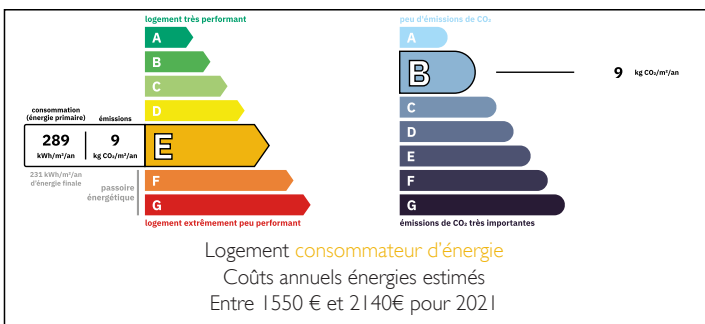

A superb 2 bedroom stone cottage with 5 acre Carp fishing lake set on 13 acres in the Mayenne

EXCLUSIVE

ENERGY - DPE

INFORMATION

Town:	Les Brulais
Department:	Ille-et-Vilaine
Bed:	2
Bath:	1
Floor:	80 m2
Plot Size:	53220 m2