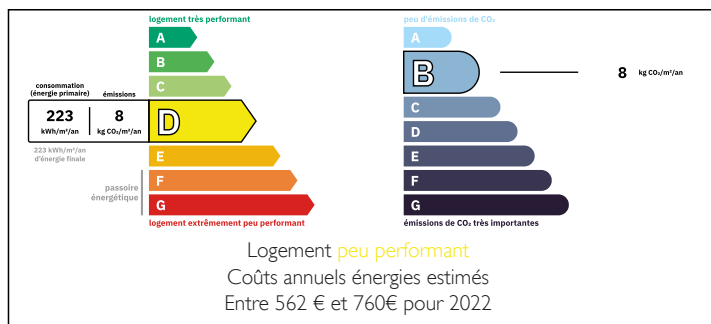

ENERGY - DPE

NB. Quoted prices relate to euro transactions. Fluctuations in exchange rates are not the responsibility of the agency or those representing it. The agency and its representatives are not authorised to make or give guarantees relating to the property. These particulars do not form part of any contract but are to be taken as a general representation of the property. Any areas, measurements or distances are approximate. Text, photographs and plans, where applicable, are for guidance only. Leggett and its representatives have not tested services, equipment or facilities and cannot guarantee the same.

Particulars for off-plan purchases are intended as a guide only. Final finishes to the property may vary. Purchasers are advised to engage a solicitor to check the plans and specifications as laid out in their purchase contract with the developer.