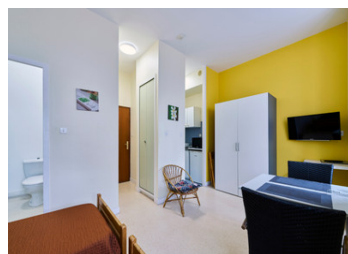

Studio - One-bedroom flat - DAX town centre, near the cathedral and thermal baths

EXCLUSIVE

INFORMATION

Town:	Dax
Department:	Landes
Bed:	0
Bath:	1
Floor:	22 m2
Plot Size:	0 m2

IN BRIEF

Located near the cathedral and the covered market square, this pleasant studio is situated on the second floor (with lift access) in a beautiful, well-maintained bourgeois building.

Its large south-east-facing windows and high ceilings provide plenty of natural light. Great potential for renting to spa guests or students; there is significant demand in these sectors given the quality of the property and the building. This property has been rented to spa guests for 40 years; there is the option to continue the letting management with the company currently managing the property. A great opportunity !