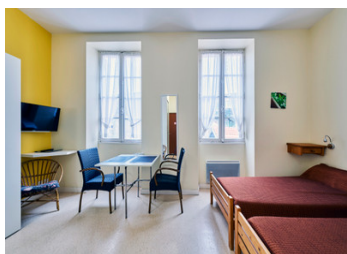

Studio - One-bedroom flat - DAX town centre, near the cathedral and thermal baths

EXCLUSIVE

INFORMATION

Town:	Dax
Department:	Landes
Bed:	0
Bath:	1
Floor:	22 m2
Plot Size:	0 m2

IN BRIEF

Located near the cathedral and the covered market square, this pleasant studio is situated on the second floor (with lift access) in a beautiful, well-maintained bourgeois building.

Its large south-east-facing windows and high ceilings provide plenty of natural light. Great potential for renting to spa guests or students; there is significant demand in these sectors given the quality of the property and the building. This property has been rented to spa guests for 40 years; there is the option to continue the letting management with the company currently managing the property. A great opportunity !