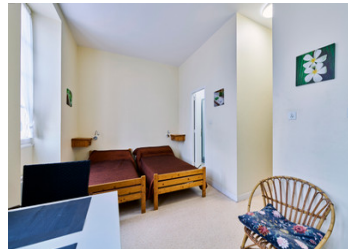

Studio - One-bedroom flat - DAX town centre, near the cathedral and thermal baths

EXCLUSIVE

INFORMATION

Town:	Dax
Department:	Landes
Bed:	0
Bath:	1
Floor:	22 m2
Plot Size:	0 m2

IN BRIEF

Located near the cathedral and the covered market square, this pleasant studio is situated on the second floor (with lift access) in a beautiful, well-maintained bourgeois building.

Its large south-east-facing windows and high ceilings provide plenty of natural light. Great potential for renting to spa guests or students; there is significant demand in these sectors given the quality of the property and the building. This property has been rented to spa guests for 40 years; there is the option to continue the letting management with the company currently managing the property. A great opportunity !