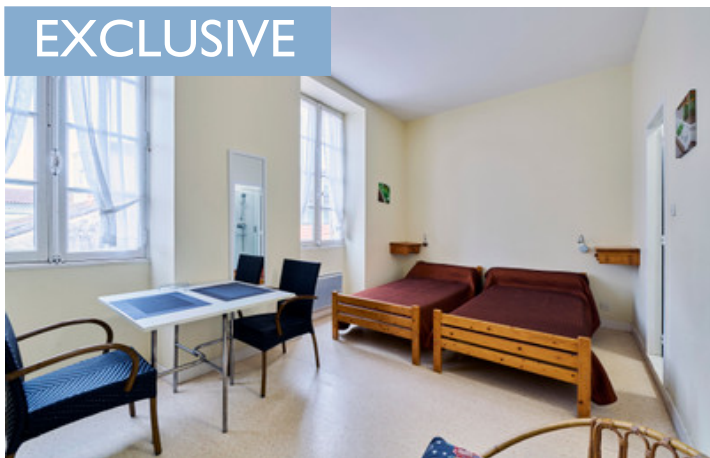

## Studio - One-bedroom flat - DAX town centre, near the cathedral and thermal baths

EXCLUSIVE

## IN BRIEF

Located near the cathedral and the covered market square, this pleasant studio is situated on the second floor (with lift access) in a beautiful, well-maintained bourgeois building.

Its large south-east-facing windows and high ceilings provide plenty of natural light. Great potential for renting to spa guests or students; there is significant demand in these sectors given the quality of the property and the building. This property has been rented to spa guests for 40 years; there is the option to continue the letting management with the company currently managing the property. A great opportunity !