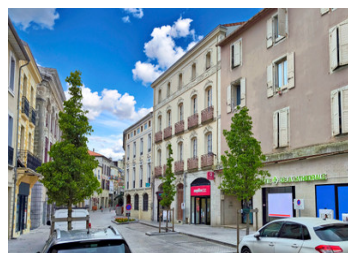

## Studio - One-bedroom flat - DAX town centre, near the cathedral and thermal baths

EXCLUSIVE

## IN BRIEF

Located near the cathedral and the covered market square, this pleasant studio is situated on the second floor (with lift access) in a beautiful, well-maintained bourgeois building.

Its large south-east-facing windows and high ceilings provide plenty of natural light. Great potential for renting to spa guests or students; there is significant demand in these sectors given the quality of the property and the building. This property has been rented to spa guests for 40 years; there is the option to continue the letting management with the company currently managing the property. A great opportunity !