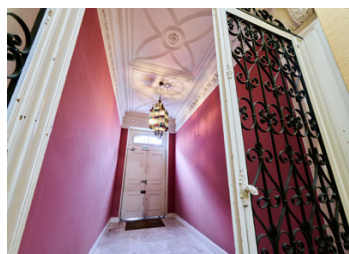

DESCRIPTION

Carrez area:

Entrance hall: 1.820 m²

Living room: 13.920 m²

Kitchen area: 2.910 m²

Shower room/WC: 3.540 m²

Information about risks to which this property is exposed is available on the Géorisques website : <https://www.georisques.gouv.fr>

NOTES