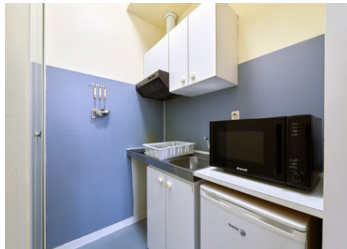

Studio - One-bedroom flat - DAX town centre, near the cathedral and thermal baths

EXCLUSIVE

INFORMATION

Town:	Dax
Department:	Landes
Bed:	0
Bath:	1
Floor:	22 m2
Plot Size:	0 m2

IN BRIEF

Located near the cathedral and the covered market square, this pleasant studio is situated on the second floor (with lift access) in a beautiful, well-maintained bourgeois building.

Its large south-east-facing windows and high ceilings provide plenty of natural light. Great potential for renting to spa guests or students; there is significant demand in these sectors given the quality of the property and the building. This property has been rented to spa guests for 40 years; there is the option to continue the letting management with the company currently managing the property. A great opportunity !