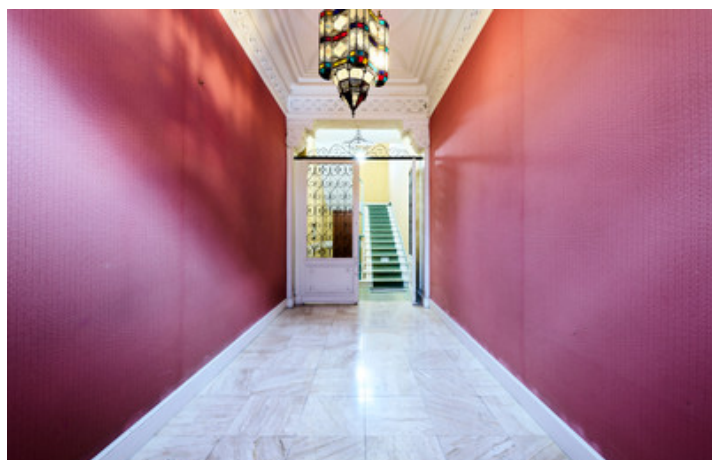

DESCRIPTION

Carrez area:

Entrance hall: 1.820 m²

Living room: 13.920 m²

Kitchen area: 2.910 m²

Shower room/WC: 3.540 m²

Information about risks to which this property is exposed is available on the Géorisques website : <https://www.georisques.gouv.fr>