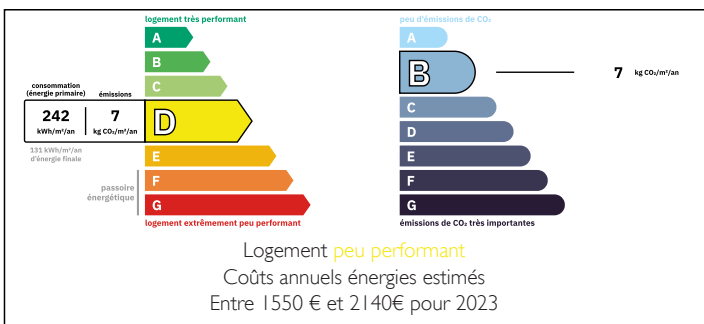

LA CHAPELLE GONAGUET: A single-storey house in a peaceful rural setting

INFORMATION

Town:	La Chapelle-Gonaguet
Department:	Dordogne
Bed:	2
Bath:	1
Floor:	92 m ²
Plot Size:	3208 m ²

IN BRIEF

LA CHAPELLE GONAGUET: A quiet, single-storey house in need of some updating.

The property comprises: 1 entrance hall, 1 living/dining room with a fireplace, 1 fitted kitchen, 2 bedrooms, 1 shower room, 1 toilet, 1 pantry, 1 garage.

The highlights of this house

- Quiet location without being isolated
- Bright, open-plan living area with direct access to the terrace
- Single-storey
- Potential to create a third bedroom
- Large terrace
- Wooded grounds
- 3,200 m² plot with the option to purchase an additional plot

LA CHAPELLE GONAGUET: Single-storey house in a peaceful rural setting, located:

ENERGY - DPE

NB. Quoted prices relate to euro transactions. Fluctuations in exchange rates are not the responsibility of the agency or those representing it. The agency and its representatives are not authorised to make or give guarantees relating to the property. These particulars do not form part of any contract but are to be taken as a general representation of the property. Any areas, measurements or distances are approximate. Text, photographs and plans, where applicable, are for guidance only. Leggett and its representatives have not tested services, equipment or facilities and cannot guarantee the same.