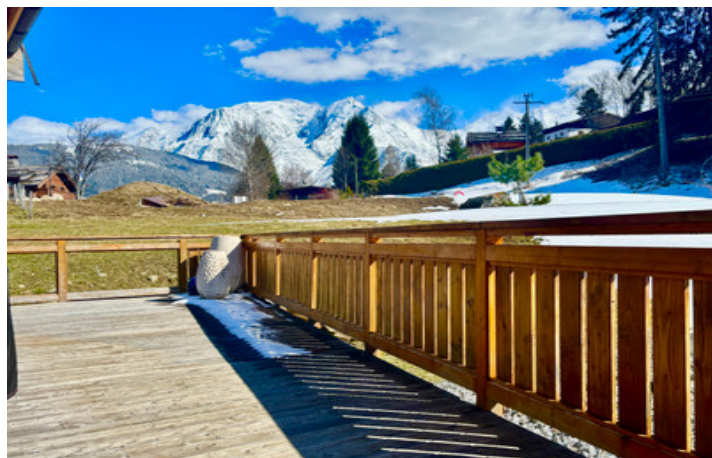

## IN BRIEF

4 bedroom luxury chalet FOR SALE in Saint Gervais Mont Blanc set in over 3600m2 of grounds.

Over three floors the chalet is very well appointed, making full use of natural materials of wood and stone inside and out, with a spacious and well equipped kitchen inc a range cooker, opening onto generous living areas looking straight at Mont Blanc and opening onto a wide sunny terrace with east, south and west aspects for all day sun. The fireplace is a focal point for the room and creates cosy atmosphere on winter evenings.

4 comfortable ensuite bedrooms

large garage and storage areas and plenty of additional parking. At 1185m of altitude it is a 5 min (2km) drive to the slopes in Le Bettex and just 6 km to the town .

## DESCRIPTION

EXCLUSIVE TO THE LEGGETT WEBSITE DON'T MISS THE 360° VIRTUAL TOURS AND FLOOR PLAN

This exceptional 4-bedroom chalet FOR SALE is located on the mountain side at 1185m altitude between the town of Saint-Gervais-les-Bains and the slopes in Le Bettex and offers the perfect blend of alpine charm and modern luxury, all set against the breathtaking backdrop of Mont Blanc.

Step outside onto the sunny terrace and take in the panoramic alpine views directly onto Mont Blanc at 4810m - the highest point in St Gervais and in the Alps ! Whether enjoying a morning coffee, family lunch or an evening aperitif it is the perfect place to soak up the Alpine vibes. Plenty of space to...