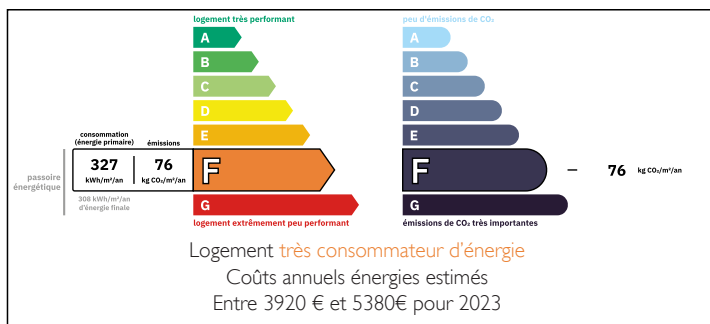

ENERGY - DPE

NB. Quoted prices relate to euro transactions. Fluctuations in exchange rates are not the responsibility of the agency or those representing it. The agency and its representatives are not authorised to make or give guarantees relating to the property. These particulars do not form part of any contract but are to be taken as a general representation of the property. Any areas, measurements or distances are approximate. Text, photographs and plans, where applicable, are for guidance only. Leggett and its representatives have not tested services, equipment or facilities and cannot guarantee the same.

Particulars for off-plan purchases are intended as a guide only. Final finishes to the property may vary. Purchasers are advised to engage a solicitor to check the plans and specifications as laid out in their purchase contract with the developer.