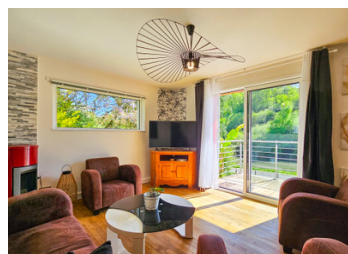

Character three bedroom home and large garden on the Nantes-Brest canal with direct access to the towpath.

INFORMATION

Town:	Rohan
Department:	Morbihan
Bed:	3
Bath:	1
Floor:	102 m2
Plot Size:	1839 m2

IN BRIEF

Canal side views, beautiful landscaped gardens and direct access to the towpath compliment this superbly presented three bedroom character home. With strong tourism rental potential this could be an investment, or your new dream home.

Three lovely bedrooms, two with balconies overlooking the canal are light and spacious. The grand open plan living and dining room with fitted kitchen and pellet stove have access to another elevated terrace (partly covered) again profiting from the enchanting views.

There is also a second more intimate living room with open fireplace and veranda, a recently renovated shower room and WC, laundry room and a cellar.

A garage, bike store, wood shed and wooden cabin offer more space. The lush gardens are full of lovely