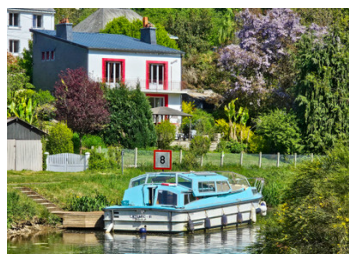

Character three bedroom home and large garden on the Nantes-Brest canal with direct access to the towpath.

## IN BRIEF

Canal side views, beautiful landscaped gardens and direct access to the towpath compliment this superbly presented three bedroom character home. With strong tourism rental potential this could be an investment, or your new dream home.