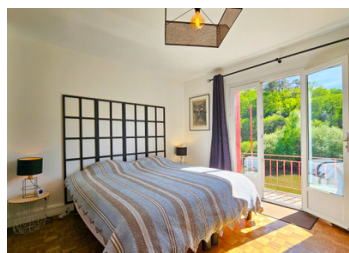

Character three bedroom home and large garden on the Nantes-Brest canal with direct access to the towpath.

INFORMATION

Town:	Rohan
Department:	Morbihan
Bed:	3
Bath:	1
Floor:	102 m2
Plot Size:	1839 m2

IN BRIEF

Canal side views, beautiful landscaped gardens and direct access to the towpath compliment this superbly presented three bedroom character home. With strong tourism rental potential this could be an investment, or your new dream home.

Three lovely bedrooms, two with balconies overlooking the canal are light and spacious. The grand open plan living and dining room with fitted kitchen and pellet stove have access to another elevated terrace (partly covered) again profiting from the enchanting views.

There is also a second more intimate living room with open fireplace and veranda, a recently renovated shower room and WC, laundry room and a cellar.

A garage, bike store, wood shed and wooden cabin offer more space. The lush gardens are full of lovely