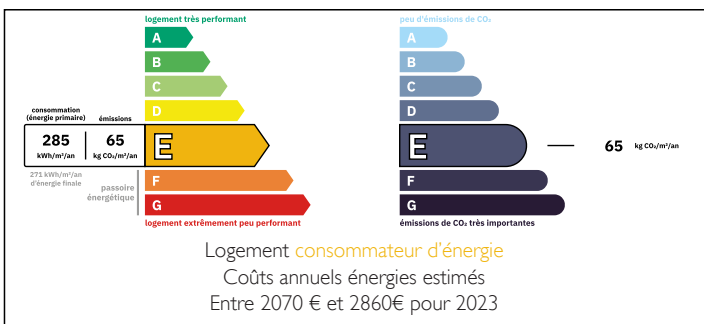

The heating system is a fuel-powered furnace which distributes warm air throughout the house through an internal duct system. You will also find an open fireplace in the living room.

ENERGY - DPE

NB. Quoted prices relate to euro transactions. Fluctuations in exchange rates are not the responsibility of the agency or those representing it. The agency and its representatives are not authorised to make or give guarantees relating to the property. These particulars do not form part of any contract but are to be taken as a general representation of the property. Any areas, measurements or distances are approximate. Text, photographs and plans, where applicable, are for guidance only. Leggett and its representatives have not tested services, equipment or facilities and cannot guarantee the same.