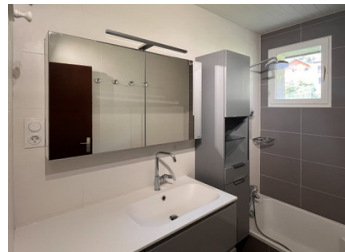

3 Bedroom House in Lathuile, Near Lake Annecy with Panoramic Mountain Views, 2 Car Garage, and Large Garden

INFORMATION

Town:	Lathuile
Department:	Haute-Savoie
Bed:	3
Bath:	1
Floor:	97 m²
Plot Size:	1200 m²

IN BRIEF

Found on a quiet cul-de-sac, this 97 m² house consists of three bedrooms, one recently renovated bathroom, two separate WCs, a separate kitchen, and a large, combined living room and dining room which open to a large terrace and panoramic mountain views.

This house also features a dedicated workroom, a two-car garage, a large functional basement, complete with a laundry room and cellar, an outside oven, and additional storage space, on a plot of nearly 1,200 m².

The heating system is a fuel-powered furnace which distributes warm air throughout the house through an internal duct system. You will also find an open fireplace in the living room.

ENERGY - DPE

NB. Quoted prices relate to euro transactions. Fluctuations in exchange rates are not the responsibility of the agency or those representing it. The agency and its representatives are not authorised to make or give guarantees relating to the property. These particulars do not form part of any contract but are to be taken as a general representation of the property. Any areas, measurements or distances are approximate. Text, photographs and plans, where applicable, are for guidance only. Leggett and its representatives have not tested services, equipment or facilities and cannot guarantee the same.

Particulars for off-plan purchases are intended as a guide only. Final finishes to the property may vary. Purchasers are advised to engage a solicitor to check the plans and specifications as laid out in their purchase contract with the developer.