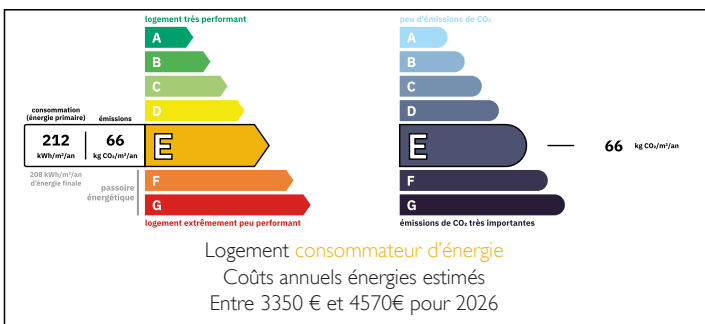

ENERGY - DPE

NB. Quoted prices relate to euro transactions. Fluctuations in exchange rates are not the responsibility of the agency or those representing it. The agency and its representatives are not authorised to make or give guarantees relating to the property. These particulars do not form part of any contract but are to be taken as a general representation of the property. Any areas, measurements or distances are approximate. Text, photographs and plans, where applicable, are for guidance only. Leggett and its representatives have not tested services, equipment or facilities and cannot guarantee the same.

Particulars for off-plan purchases are intended as a guide only. Final finishes to the property may vary. Purchasers are advised to engage a solicitor to check the plans and specifications as laid out in their purchase contract with the developer.