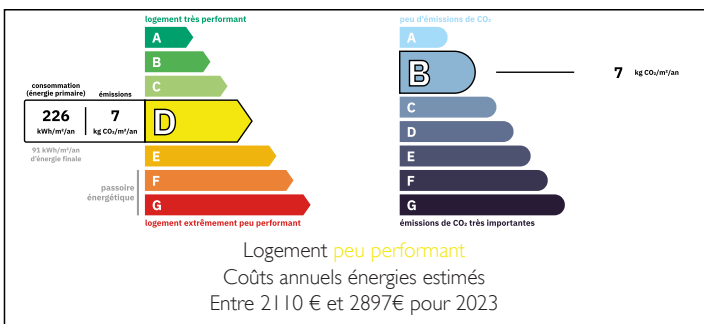

ENERGY - DPE

NB. Quoted prices relate to euro transactions. Fluctuations in exchange rates are not the responsibility of the agency or those representing it. The agency and its representatives are not authorised to make or give guarantees relating to the property. These particulars do not form part of any contract but are to be taken as a general representation of the property. Any areas, measurements or distances are approximate. Text, photographs and plans, where applicable, are for guidance only. Leggett and its representatives have not tested services, equipment or facilities and cannot guarantee the same.

Particulars for off-plan purchases are intended as a guide only. Final finishes to the property may vary. Purchasers are advised to engage a solicitor to check the plans and specifications as laid out in their purchase contract with the developer.