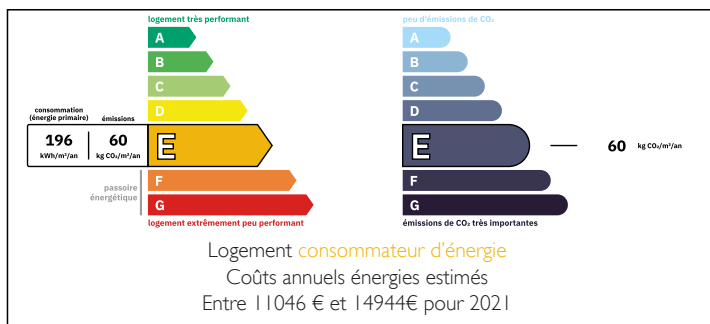

At the heart of the estate is an architect-designed villa with expansive reception areas, multiple living and dining rooms, six spacious suites and a service wing.

ENERGY - DPE

NB. Quoted prices relate to euro transactions. Fluctuations in exchange rates are not the responsibility of the agency or those representing it. The agency and its representatives are not authorised to make or give guarantees relating to the property. These particulars do not form part of any contract but are to be taken as a general representation of the property. Any areas, measurements or distances are approximate. Text, photographs and plans, where applicable, are for guidance only. Leggett and its representatives have not tested services, equipment or facilities and cannot guarantee the same.