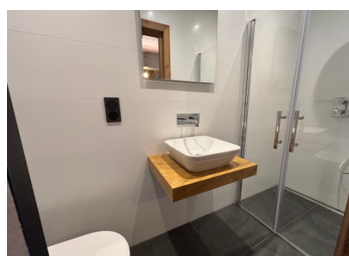

DESCRIPTION

This prime building plot FOR SALE in Saint Gervais allows you to have your own dream chalet built here in one of the most popular areas in the Alps, with direct access to the third-largest winter playground in the Alps - Domaine Evasion Mont Blanc has 445km of piste and includes the ski resorts of Megeve , Les Contamines , Hautelauce , Combloux and La Giettez not forgetting the historic spa town and resort of Saint Gervais Mont Blanc at the heart of the circuit

Having sold over 20,000 m² of land in the last few years LEGGETT SAINT GERVAIS have great contacts with architects and builders to ensure your project runs smoothly and to help you build your dream chalet, a low energy home to your specifications to enjoy with family and friends in the years ahead. If you wish to rent the property out when you are not using it you can recover the 20% VAT of the build cost and again we can put you in touch with professionals to help you achieve this

-----
Information about risks to which this property is exposed is available on the Géorisques website : <https://www.georisques.gouv.fr>

LOCAL TAXES

Taxe habitation: EUR

NOTES