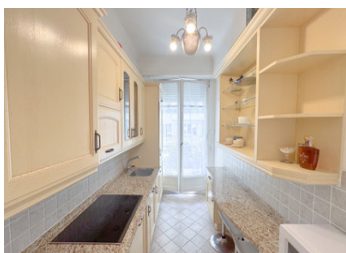

NICE Carré d'Or. Apt. on 1st floor of 6. 101m . 3 rooms, 100m , terrace 14m . 2 beds, 1 bath. Cellar.

INFORMATION

Town:	Nice
Department:	Alpes-Maritimes
Bed:	2
Bath:	1
Floor:	100 m2
Outside Space:	14 m2

IN BRIEF

Located in the heart of the highly sought-after Carré d'Or, in a prestigious building with elevator and concierge, this superb 101.26 sq m (1,109 sq ft) apartment on the first floor is a rare find.

The apartment is in good general condition, air-conditioned, and equipped with individual gas heating. An exceptional location, in the immediate vicinity of shops, transport, and beaches.