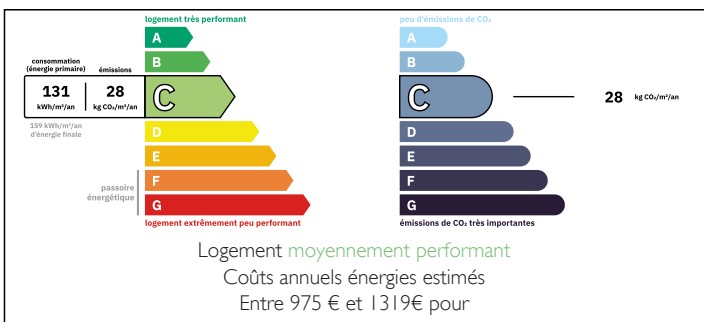

The apartment is in good general condition, air-conditioned, and equipped with individual gas heating. An exceptional location, in the immediate vicinity of shops, transport, and beaches.

ENERGY - DPE

NB. Quoted prices relate to euro transactions. Fluctuations in exchange rates are not the responsibility of the agency or those representing it. The agency and its representatives are not authorised to make or give guarantees relating to the property. These particulars do not form part of any contract but are to be taken as a general representation of the property. Any areas, measurements or distances are approximate. Text, photographs and plans, where applicable, are for guidance only. Leggett and its representatives have not tested services, equipment or facilities and cannot guarantee the same.