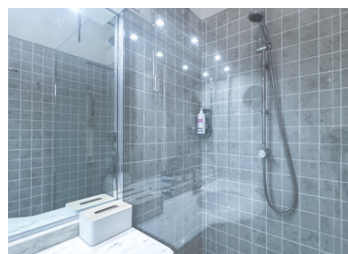

DESCRIPTION

It comprises a large entrance hall, a spacious and bright living area with a lounge and dining room opening onto a pleasant 14.50 m² terrace, two large bedrooms with terrace access, a separate kitchen also opening onto the outside, a bathroom, and a separate WC. It can be converted into a four-room apartment.