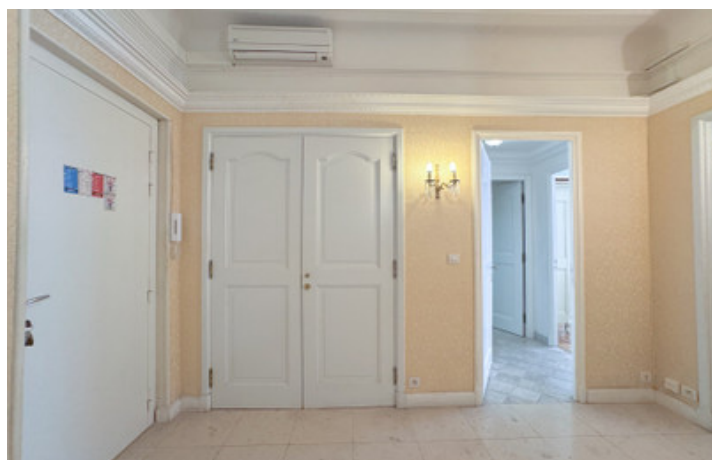

IN BRIEF

Located in the heart of the highly sought-after Carré d'Or, in a prestigious building with elevator and concierge, this superb 101.26 sq m (1,109 sq ft) apartment on the first floor is a rare find.

DESCRIPTION

It comprises a large entrance hall, a spacious and bright living area with a lounge and dining room opening onto a pleasant 14.50 m² terrace, two large bedrooms with terrace access, a separate kitchen also opening onto the outside, a bathroom, and a separate WC. It can be converted into a four-room apartment.