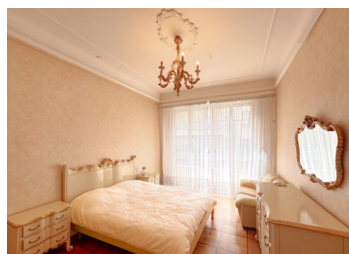

DESCRIPTION

It comprises a large entrance hall, a spacious and bright living area with a lounge and dining room opening onto a pleasant 14.50 m² terrace, two large bedrooms with terrace access, a separate kitchen also opening onto the outside, a bathroom, and a separate WC. It can be converted into a four-room apartment.